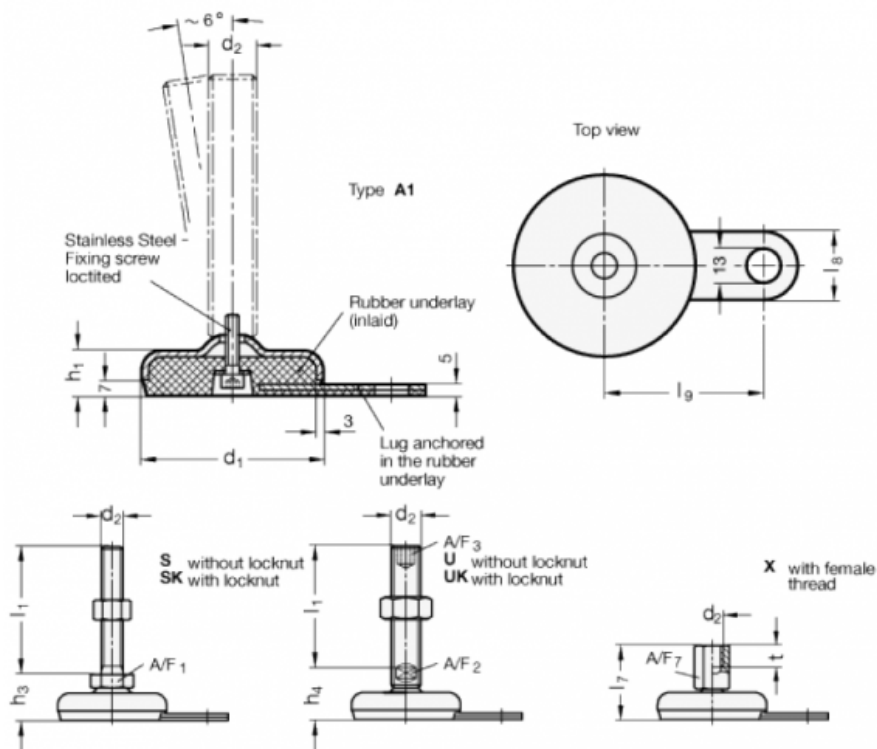

Data Sheet

Article number: 203260M12125A1SK

Description: E+G levelling foot
GN 32-60-M12-125-A1-SK

Note: SK With nut, External hexagon at the bottom

Measures

A/F1	= 17
d1	= 60
d2	= M12
h1	= 19
h3	= 27
l1	= 125
l8	= 25
l9	= 50